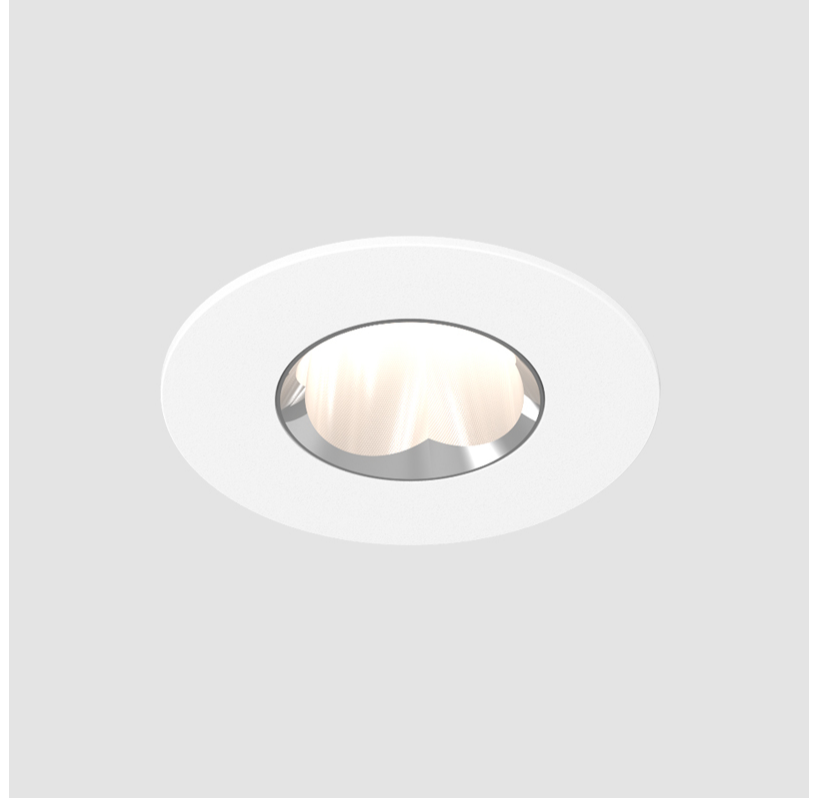

PHYSICAL

Shape: Round
Diameter (mm): 75
Diameter (in): 2 ¹⁵/₁₆
Height (mm): 51
Height (in): 2
Ceiling Thickness (mm): 1 - 25
Ceiling Thickness (in): 1/16 - 1 3/16
Min. Recessing Depth (mm): 55
Min. Recessing Depth (in): 2 ³/₁₆
Light Distribution: Direct
Diffuser: Lens Pack - Spread Lens / Linear Spread Lens / Honeycomb Louver
Fixture Finish: SSR / BKV / CWI / CRY / HAB / UFT / ITA / RUA / FTG / MYG / LOD / PUS / FRO / FUP / KIA / POP / BLS / SPG / MEY / GOH / GUM / CHC / COM / ABZ / JAG / OBR / MOS / ROR
Fixture Material: Aluminum Die Cast
Cut-out Measurements: 68mm / 2 11/16" Diameter

ELECTRICAL

Lamp Type: LED (Zhaga Standard)
Input Wattage (W): 15
Total Output Wattage (W): 13.6
Dimming: Tri-Mode (Non-Dimming and Phase Dimming (120Vac only) and 0-10V Dimming)
Driver Included: No
Driver Location: Recessed Housing
Driver Type: Constant Current - Universal
Driver Class: Class 2
Input Voltage (V): 120 - 277
Constant Current (MA): 350

LED

Color Temperature (°K): 2700 / 3000 / 3500 / 4000
Max. Delivered Lumen (lm): 1375 / 1462 / 1531 / 1545
Nominal Lumen (lm): 1566 / 1665 / 1743 / 1759
CRI: >90 CRI
Lamp Life (hrs): 50000
Special LEDs offerings: Tunable White

OPTICAL

Reflector°: 50
Adjustability: Fixed

RATINGS AND CERTIFICATIONS

Certified By: Certified for North American Standards
IP rating: IP20