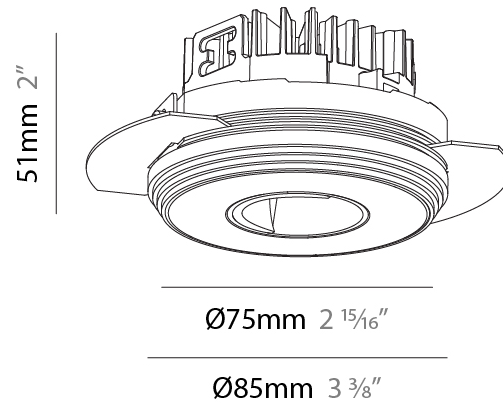

GENERAL

Series: Oiko Pro Round
Subseries: Oiko Pro Round Wallwash
Brand: Prolicht
Division: Architectural
Mounting Type: Trimless
Mounting Location: Ceiling
Subcategory: Wallwash

PHYSICAL

Shape: Round
Diameter (mm): 75
Diameter (in): 2 15/16
Height (mm): 51
Height (in): 2
Ceiling Thickness (mm): 1 - 25
Ceiling Thickness (in): 1/16 - 1 3/16
Min. Recessing Depth (mm): 55
Min. Recessing Depth (in): 2 3/16
Light Distribution: Direct
Fixture Finish: SSR / BKV / CWI / CRY / HAB / UFT / ITA / RUA / FTG / MYG / LOD / PUS / FRO / FUP / KIA / POP / BLS / SPG / MEY / GOH / GUM / CHC / COM / ABZ / JAG / OBR / MOS / ROR
Fixture Material: Aluminum Die Cast
Cut-out Measurements: 86mm / 3 3/8" Diameter

ELECTRICAL

Lamp Type: LED (Zhaga Standard)
Input Wattage (W): 15
Total Output Wattage (W): 13.6
Dimming: Tri-Mode (Non-Dimming and Phase Dimming (120Vac only) and 0-10V Dimming)
Driver Included: No
Driver Location: Recessed Housing
Driver Type: Constant Current - Universal
Driver Class: Class 2
Input Voltage (V): 120 - 277
Constant Current (MA): 350

LED

Color Temperature (°K): 2700 / 3000 / 3500 / 4000
Max. Delivered Lumen (lm): 1302 / 1383 / 1449 / 1462
Nominal Lumen (lm): 1566 / 1665 / 1743 / 1759
CRI: >93 CRI
Lamp Life (hrs): 50000

OPTICAL

Adjustability: Fixed

RATINGS AND CERTIFICATIONS

Certified By: Certified for North American Standards
IP rating: IP20