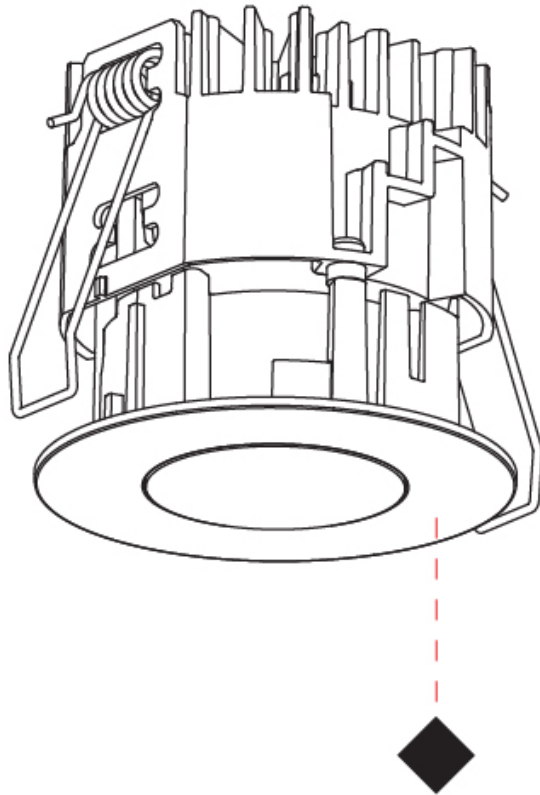

OIKO PRO ROUND FIXED RECESSED

A35870-

PROJECT

TYPE

SPECIFIER

QUANTITY

DATE

A