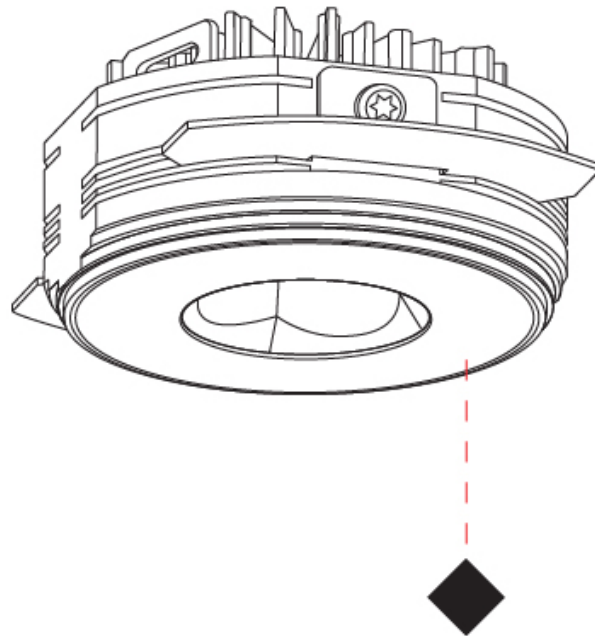

OIKO PRO ROUND FIXED TRIMLESS

A35880-

PROJECT	_____
TYPE	_____
SPECIFIER	_____
QUANTITY	_____
DATE	_____