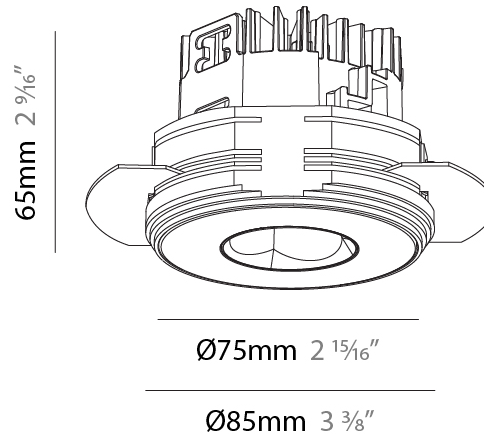

PHYSICAL

Shape: Round
Diameter (mm): 75
Diameter (in): 2 15/16
Height (mm): 65
Height (in): 2 9/16
Ceiling Thickness (mm): 10 / 12.5 / 15 / 25
Ceiling Thickness (in): 3/8 or 1/2 or 9/16 or 1
Min. Recessing Depth (mm): 70
Min. Recessing Depth (in): 2 3/4
Light Distribution: Direct
Diffuser: Lens Pack - Spread Lens / Linear Spread Lens / Honeycomb Louver
Fixture Finish: SSR / BKV / CWI / CRY / HAB / UFT / ITA / RUA / FTG / MYG / LOD / PUS / FRO / FUP / KIA / POP / BLS / SPG / MEY / GOH / GUM / CHC / COM / ABZ / JAG / OBR / MOS / ROR
Fixture Material: Aluminum Die Cast
Cut-out Measurements: 68mm / 2 11/16" Diameter

ELECTRICAL

Lamp Type: LED (Zhaga Standard)
Input Wattage (W): 15
Total Output Wattage (W): 13.6
Dimming: Tri-Mode (Non-Dimming and Phase Dimming (120Vac only) and 0-10V Dimming)
Driver Included: No
Driver Location: Recessed Housing
Driver Type: Constant Current - Universal
Driver Class: Class 2
Input Voltage (V): 120 - 277
Constant Current (MA): 350

LED

Color Temperature (°K): 2700 / 3000 / 3500 / 4000
Max. Delivered Lumen (lm): 1295 / 1377 / 1442 / 1455
Nominal Lumen (lm): 1566 / 1665 / 1743 / 1759
CRI: >90 CRI
Lamp Life (hrs): 50000

OPTICAL

Reflector°: 34
Adjustability: Fixed

RATINGS AND CERTIFICATIONS

Certified By: Certified for North American Standards
IP rating: IP20