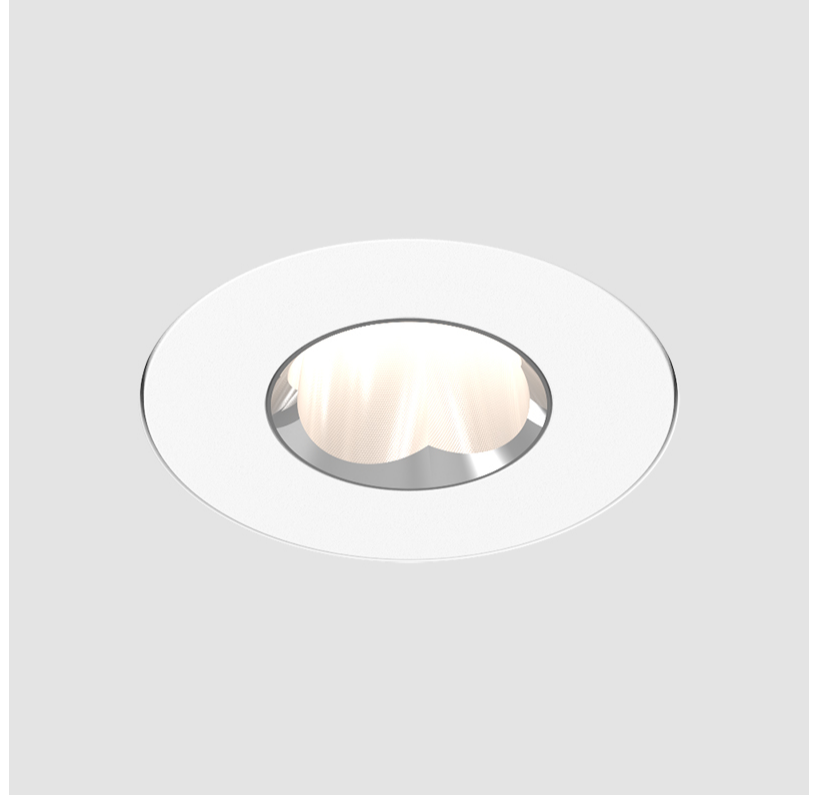

PHYSICAL

Shape: Round
Diameter (mm): 75
Diameter (in): 2 15/16
Height (mm): 65
Height (in): 2 9/16
Ceiling Thickness (mm): 10 / 12.5 / 15 / 25
Ceiling Thickness (in): 3/8 or 1/2 or 9/16 or 1
Min. Recessing Depth (mm): 70
Min. Recessing Depth (in): 2 3/4
Light Distribution: Direct
Diffuser: Lens Pack - Spread Lens / Linear Spread Lens / Honeycomb Louver
Fixture Finish: SSR / BKV / CWI / CRY / HAB / UFT / ITA / RUA / FTG / MYG / LOD / PUS / FRO / FUP / KIA / POP / BLS / SPG / MEY / GOH / GUM / CHC / COM / ABZ / JAG / OBR / MOS / ROR
Fixture Material: Aluminum Die Cast
Cut-out Measurements: 68mm / 2 11/16" Diameter

ELECTRICAL

Lamp Type: LED (Zhaga Standard)
Input Wattage (W): 15
Total Output Wattage (W): 13.6
Dimming: Tri-Mode (Non-Dimming and Phase Dimming (120Vac only) and 0-10V Dimming)
Driver Included: No
Driver Location: Recessed Housing
Driver Type: Constant Current - Universal
Driver Class: Class 2
Input Voltage (V): 120 - 277
Constant Current (MA): 350

LED

Color Temperature (°K): 2700 / 3000 / 3500 / 4000
Max. Delivered Lumen (lm): 1295 / 1377 / 1442 / 1455
Nominal Lumen (lm): 1566 / 1665 / 1743 / 1759
CRI: >90 CRI
Lamp Life (hrs): 50000

OPTICAL

Reflector°: 34
Adjustability: Fixed

RATINGS AND CERTIFICATIONS

Certified By: Certified for North American Standards
IP rating: IP20