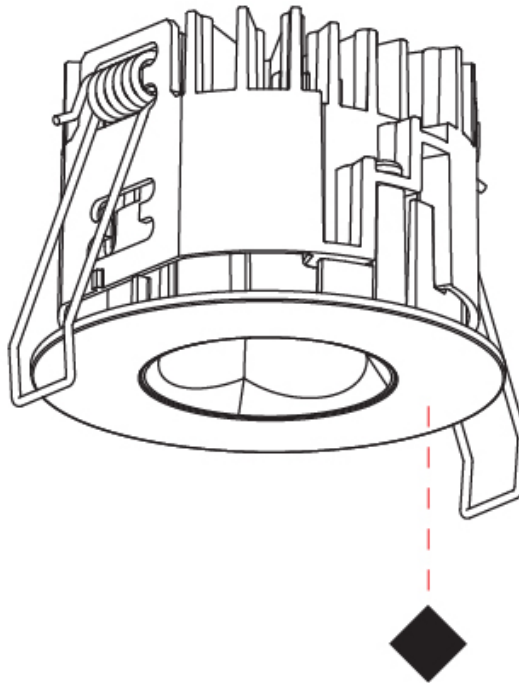

OIKO PRO ROUND FIXED RECESSED

A35872-

PROJECT

TYPE

SPECIFIER

QUANTITY

DATE

A